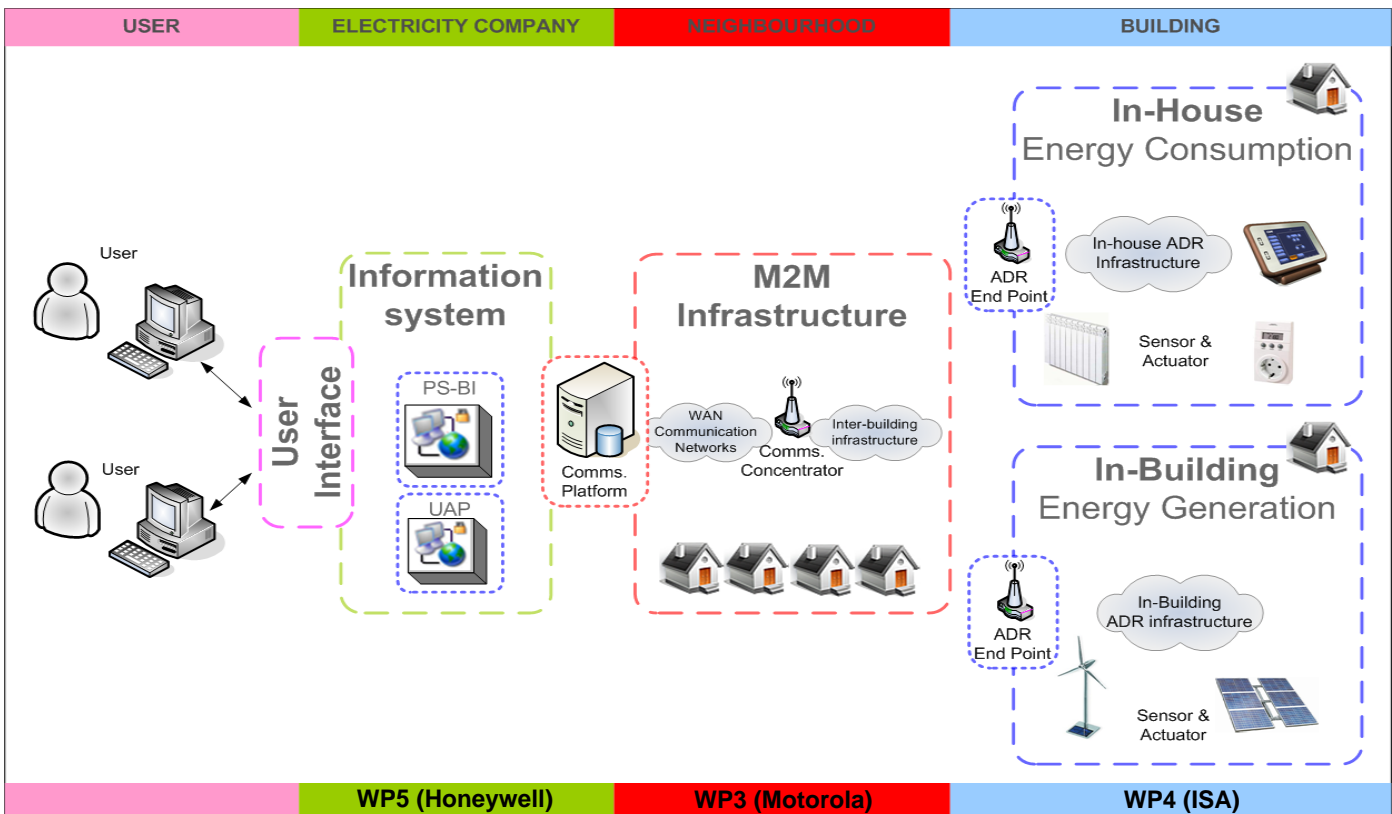

ENERgy Saving Information Platform for Generation and Consumption Networks

José Luís Malaquias
jmalaquias@isa.pt

Project Structure

CCF Database

Wireless
Communication

IR
Transceiver

Infrared
signals