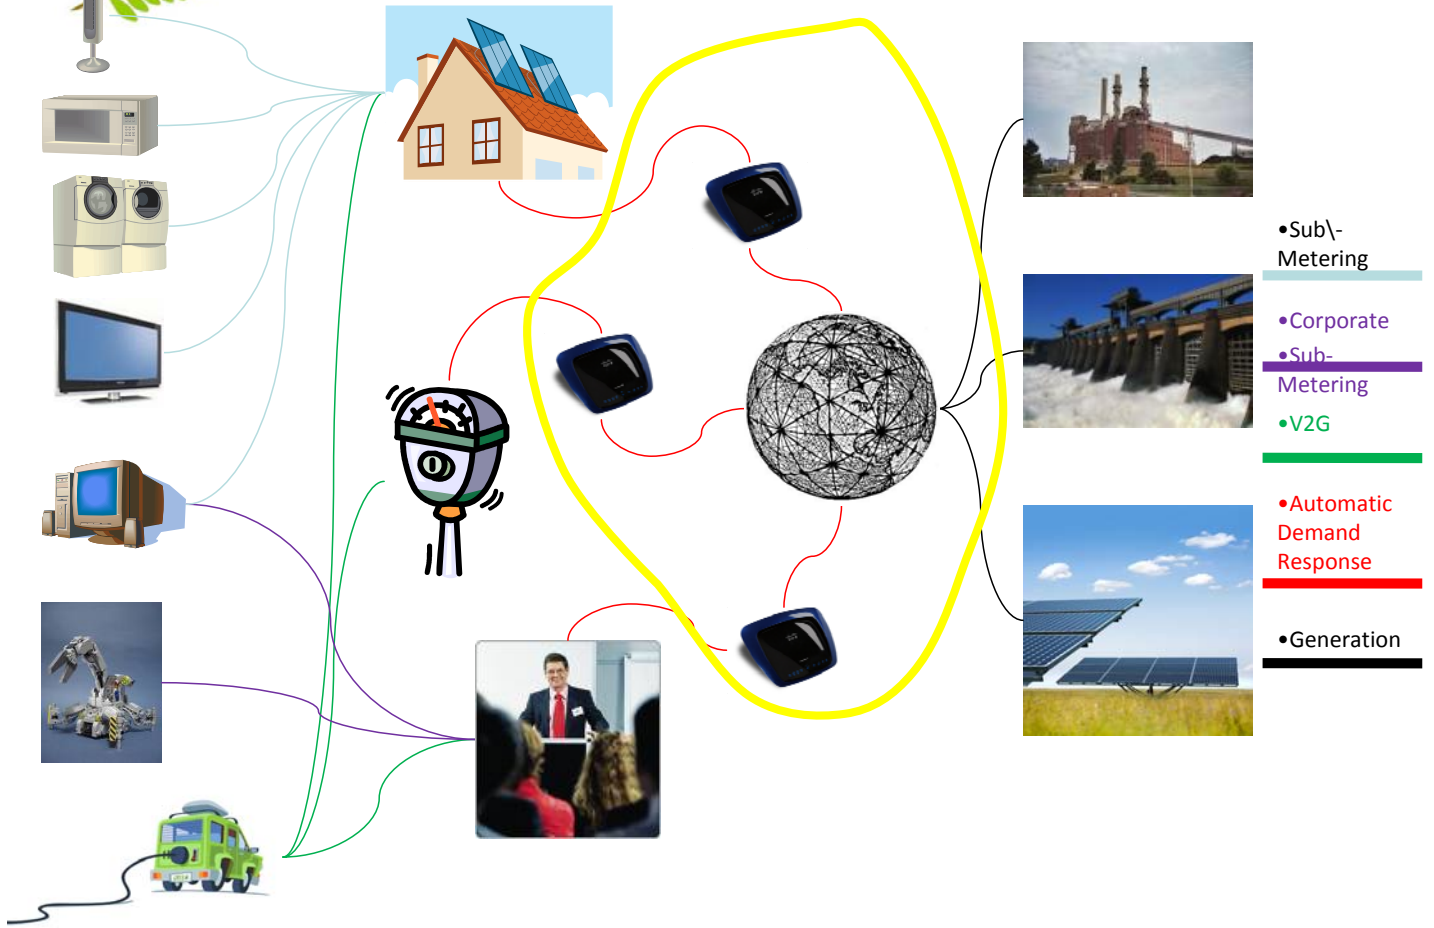

ENERgy Saving Information Platform for Generation and Consumption Networks

José Luís Malaquias
jmalaquias@isa.pt

Project Structure

CCF Database

Wireless
Communication

IR
Transceiver

Infrared
signals