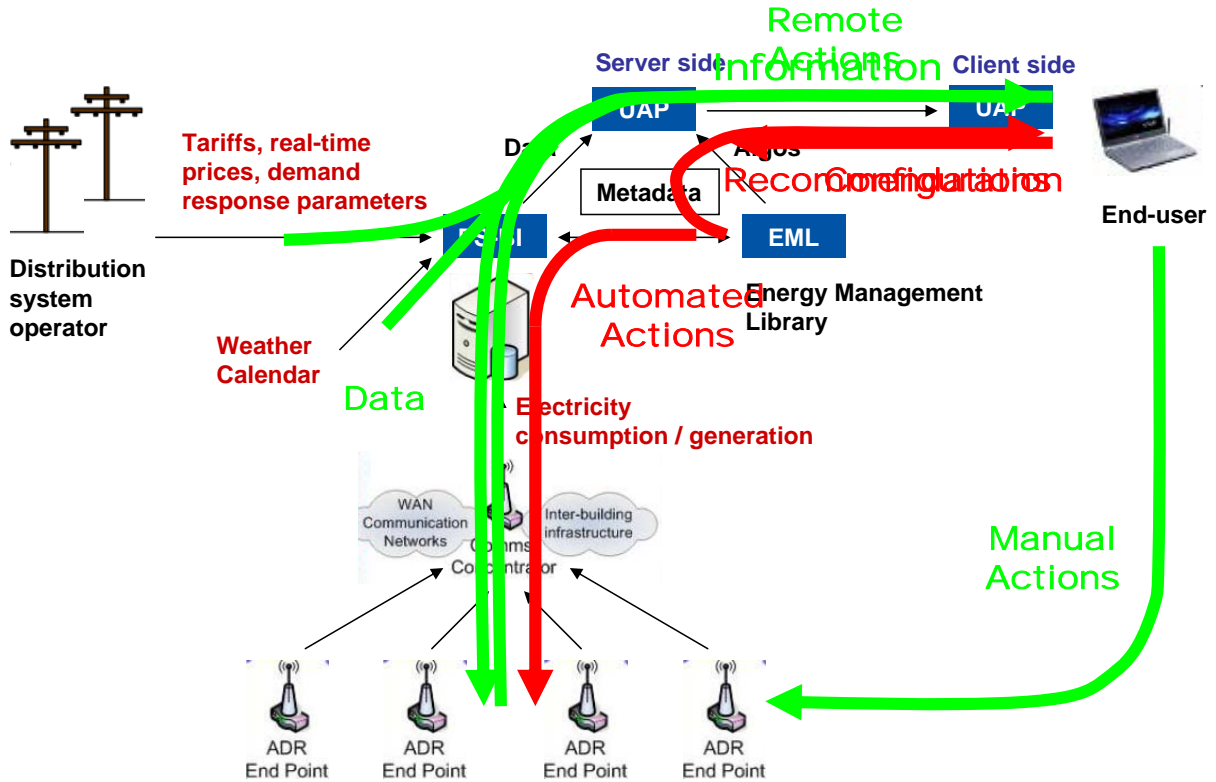

ENERgy Saving Information Platform for Generation and Consumption Networks

José Luís Malaquias
jmalaquias@isa.pt

Project Structure

CCF Database

Wireless
Communication

IR
Transceiver

Infrared
signals