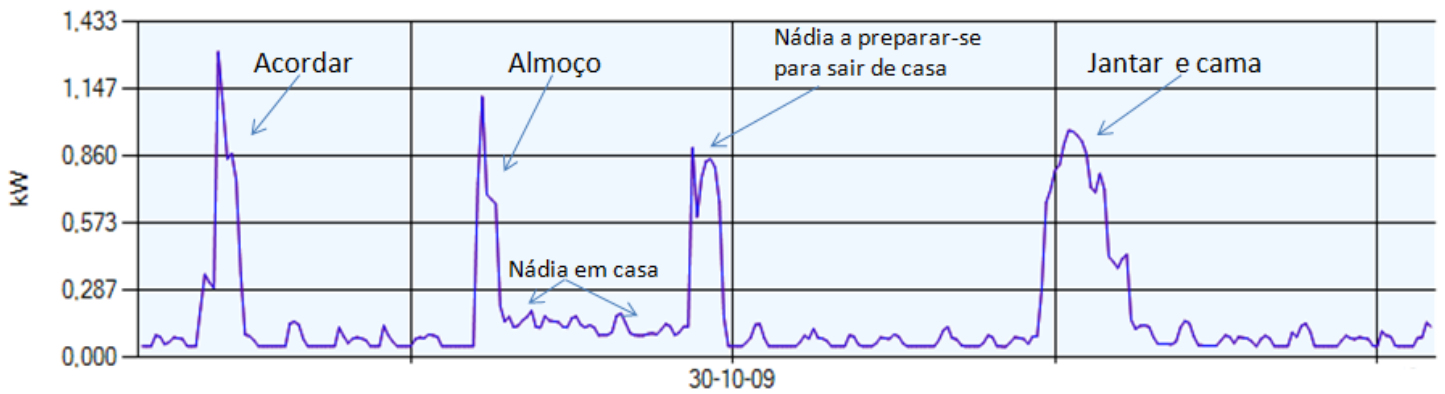

ENERgy Saving Information Platform for Generation and Consumption Networks

José Luís Malaquias
jmalaquias@isa.pt

Project Structure

CCF Database

Wireless
Communication

IR
Transceiver

Infrared
signals