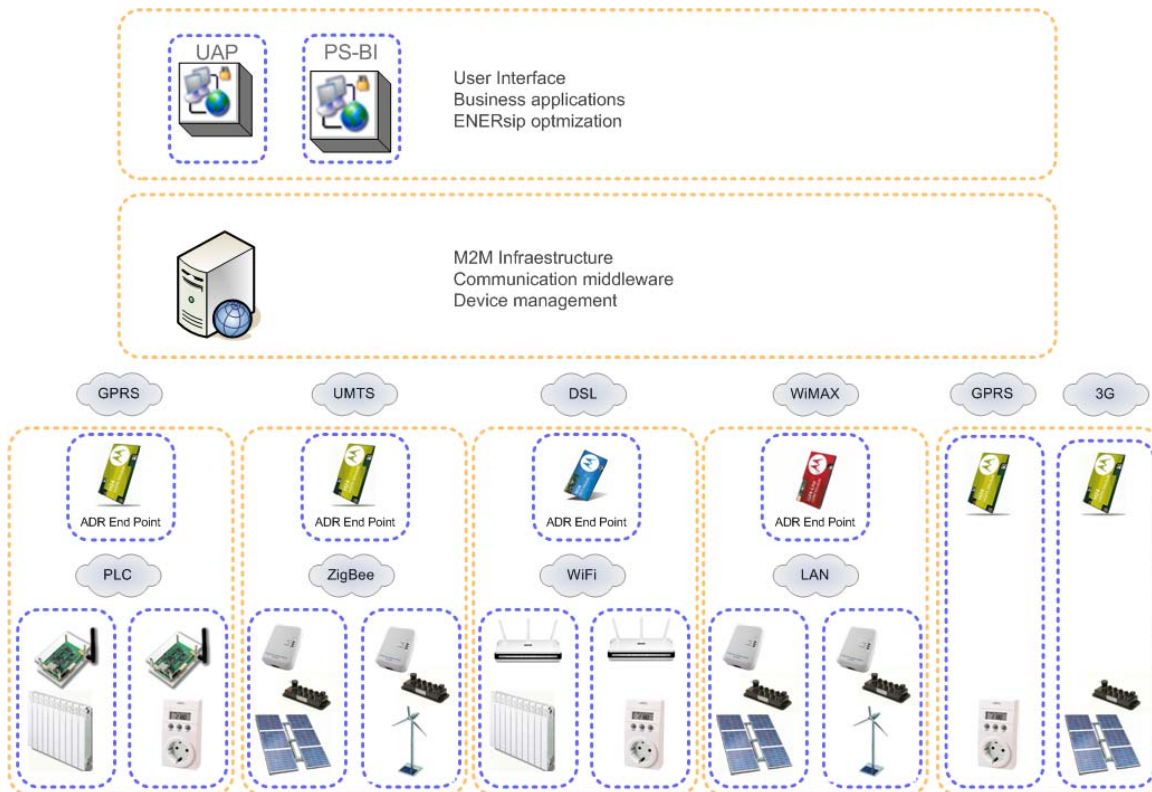

ENERgy Saving Information Platform for Generation and Consumption Networks

José Luís Malaquias
jmalaquias@isa.pt

Project Structure

CCF Database

Wireless
Communication

IR
Transceiver

Infrared
signals