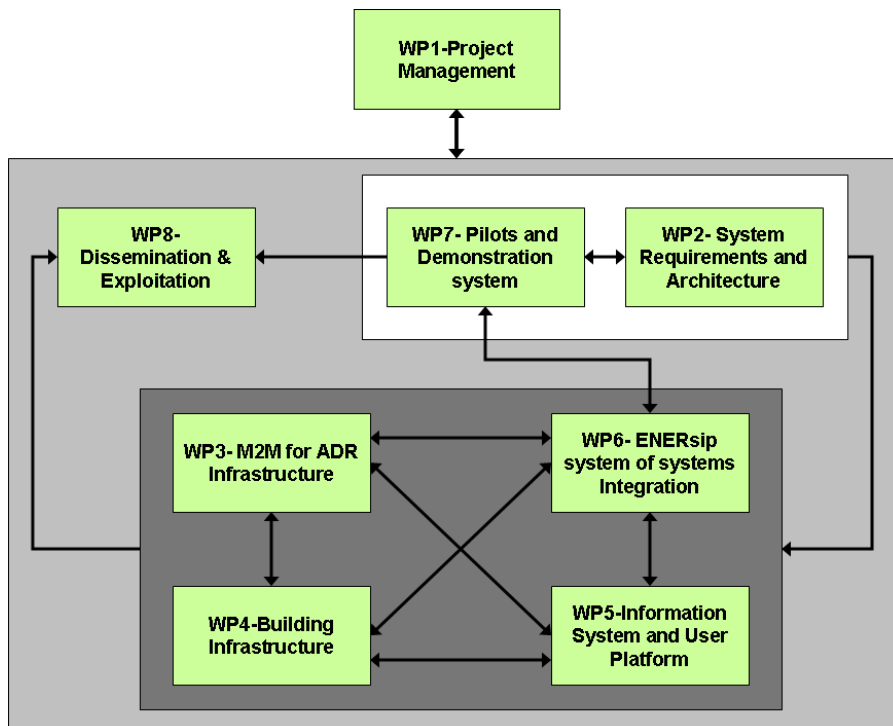

ENERgy Saving Information Platform for Generation and Consumption Networks

José Luís Malaquias
jmalaquias@isa.pt

Project Structure

CCF Database

Wireless
Communication

IR
Transceiver

Infrared
signals