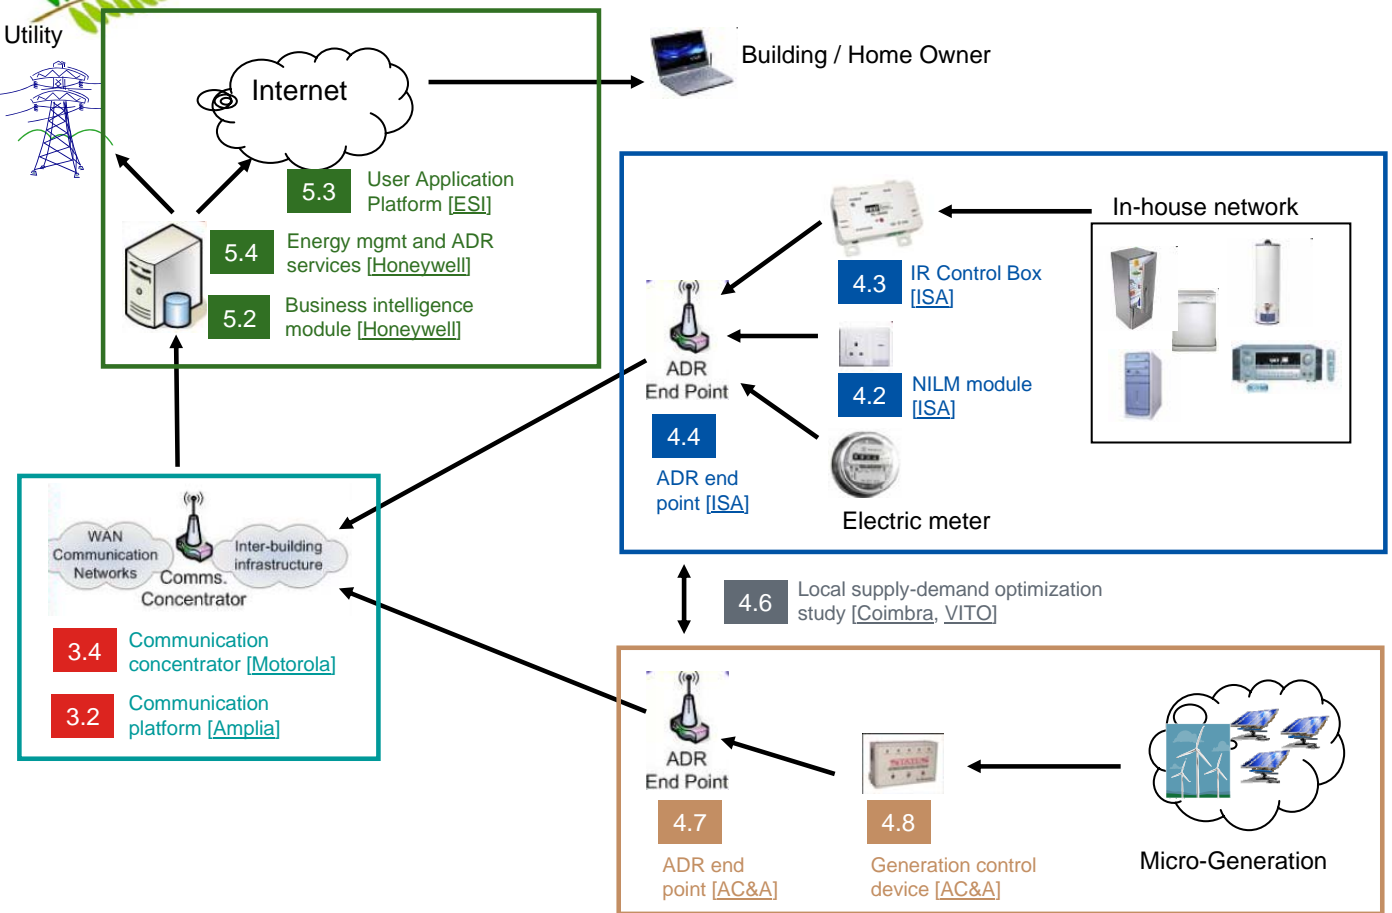

ENERgy Saving Information Platform for Generation and Consumption Networks

José Luís Malaquias
jmalaquias@isa.pt

Project Structure

CCF Database

Wireless
Communication

IR
Transceiver

Infrared
signals