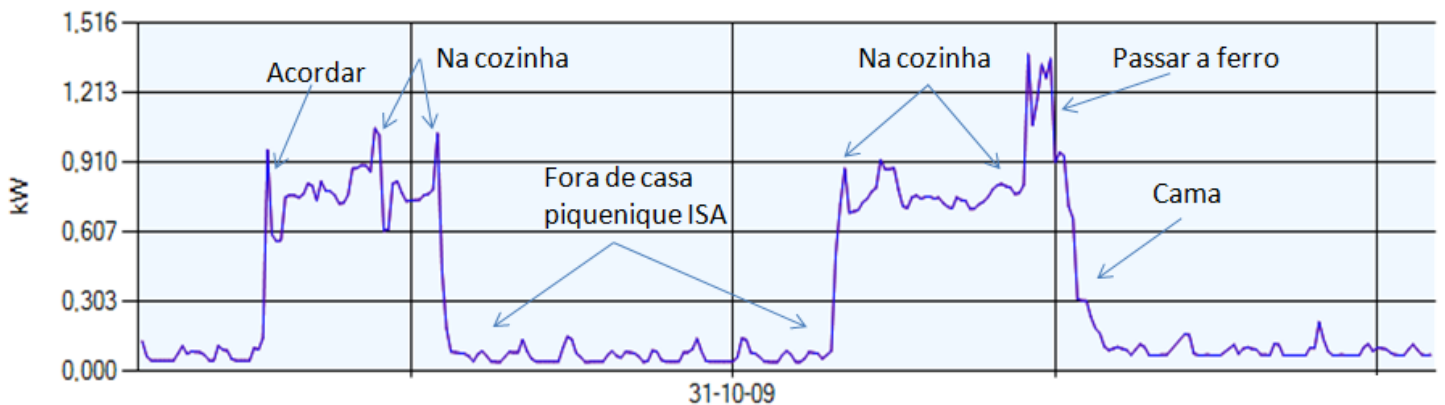

ENERgy Saving Information Platform for Generation and Consumption Networks

José Luís Malaquias
jmalaquias@isa.pt

Project Structure

CCF Database

Wireless
Communication

IR
Transceiver

Infrared
signals