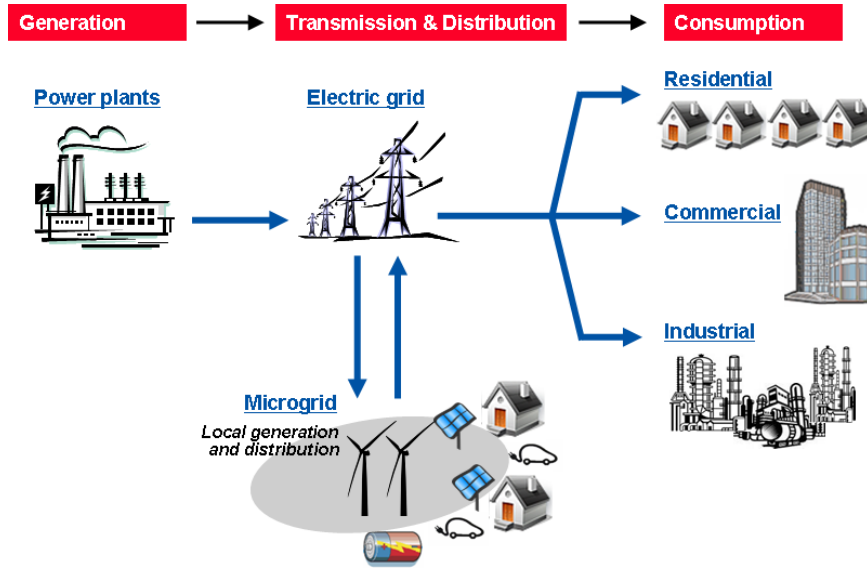

ENERgy Saving Information Platform for Generation and Consumption Networks

José Luís Malaquias
jmalaquias@isa.pt

Project Structure

CCF Database

Wireless
Communication

IR
Transceiver

Infrared
signals